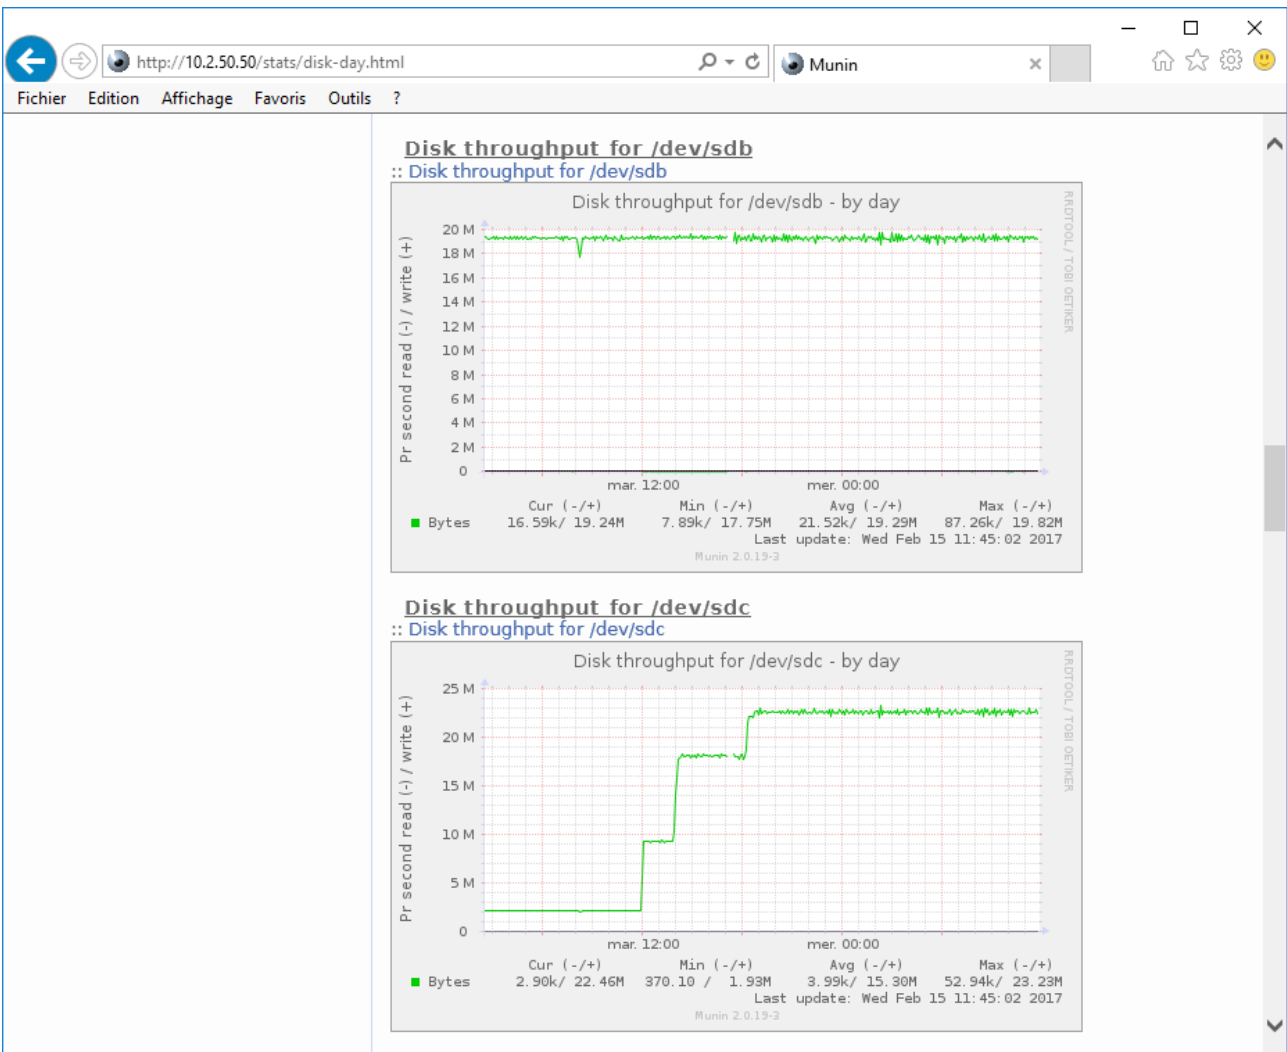

CONFIGURATION DES CAMERAS - admin@CamTrace - Internet Explorer

http://10.2.50.50/admin/cameras/display.php#

ID	Statut	Caméra	Setup	Res	FrameRate	BitRate	Codec	Audio	Video	Storage	Resolution
CT12_Formation_86	(Visu, Play)	camtrace-ptzc	Setup caméra	30 s	5 s	77.121	camtrace	H264	✓	✓	1920x1080
CT12_Formation_89	(Visu, Play)	camtrace-ptzc	Setup caméra	30 s	5 s	78.122	camtrace	H264	✓	✓	1920x1080
CT12_Formation_9	(Visu, Play)	camtrace-ptzc	Setup caméra	30 s	5 s	10.14	camtrace	H264	✓	✓	1920x1080
CT12_Formation_90	(Visu, Play)	camtrace-ptzc	Setup caméra	30 s	5 s	79.123	camtrace	H264	✓	✓	1920x1080
CT12_Formation_91	(Visu, Play)	camtrace-ptzc	Setup caméra	30 s	5 s	80.124	camtrace	H264	✓	✓	1920x1080
CT12_Formation_92	(Visu, Play)	camtrace-ptzc	Setup caméra	30 s	5 s	81.125	camtrace	H264	✓	✓	1920x1080
CT12_Formation_93	(Visu, Play)	camtrace-ptzc	Setup caméra	30 s	5 s	82.126	camtrace	H264	✓	✓	1920x1080
CT12_Formation_94	(Visu, Play)	camtrace-ptzc	Setup caméra	30 s	5 s	84.128	camtrace	H264	✓	✓	1920x1080
CT12_Formation_95	(Visu, Play)	camtrace-ptzc	Setup caméra	30 s	5 s	83.127	camtrace	H264	✓	✓	1920x1080
CT12_Formation_96	(Visu, Play)	camtrace-ptzc	Setup caméra	30 s	5 s	85.129	camtrace	H264	✓	✓	1920x1080
CT12_Formation_97	(Visu, Play)	camtrace-ptzc	Setup caméra	30 s	5 s	86.130	camtrace	H264	✓	✓	1920x1080
CT12_Formation_98	(Visu, Play)	camtrace-ptzc	Setup caméra	30 s	5 s	87.131	camtrace	H264	✓	✓	1920x1080
CT12_Formation_99	(Visu, Play)	camtrace-ptzc	Setup caméra	30 s	5 s	88.132	camtrace	H264	✓	✓	1920x1080

100 caméras dont 100 actives et 100 en enregistrement régulier.
La licence compte 1 caméras (le maximum est de 60 caméras)

Fermer Rafraîchir

Conclusion

Bande passante continue de 20 Mo / sec sur les deux disques au fur et à mesure de la montée en charge.

Test effectué avec disques pleins, effacement automatique actif.

Aucune perte d'image constatée sur les enregistrements à 25 i/s